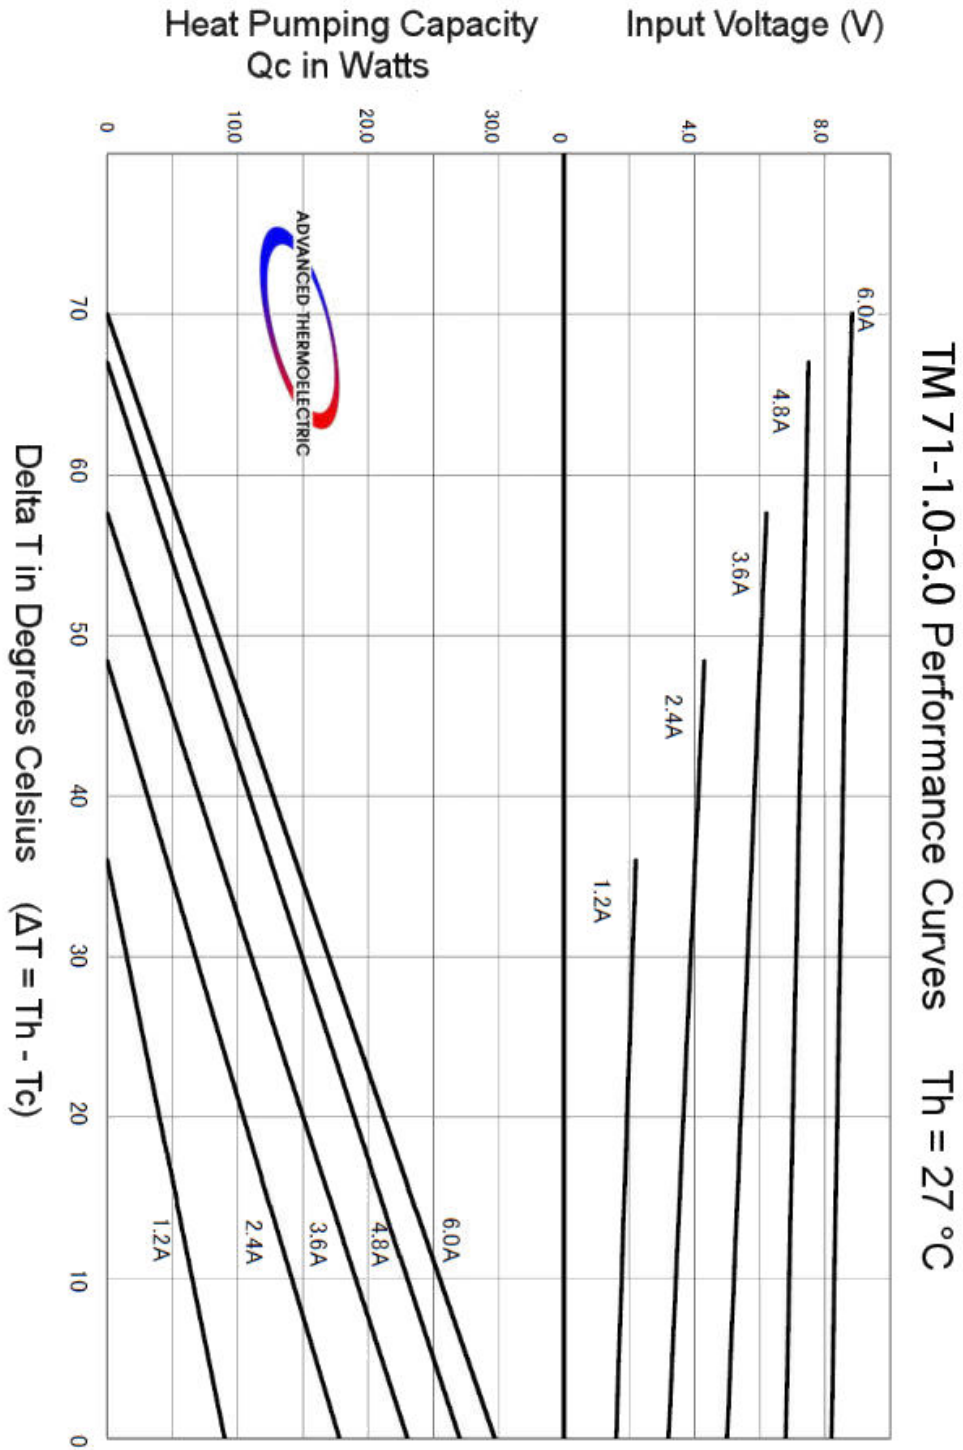

TM 71-1.0-6.0
Curves with $T_h = 27\text{ }^\circ\text{C}$

ADVANCED THERMOELECTRIC

toll-free: 1 866.665.5434

603.888.2467

sales@electracool.com