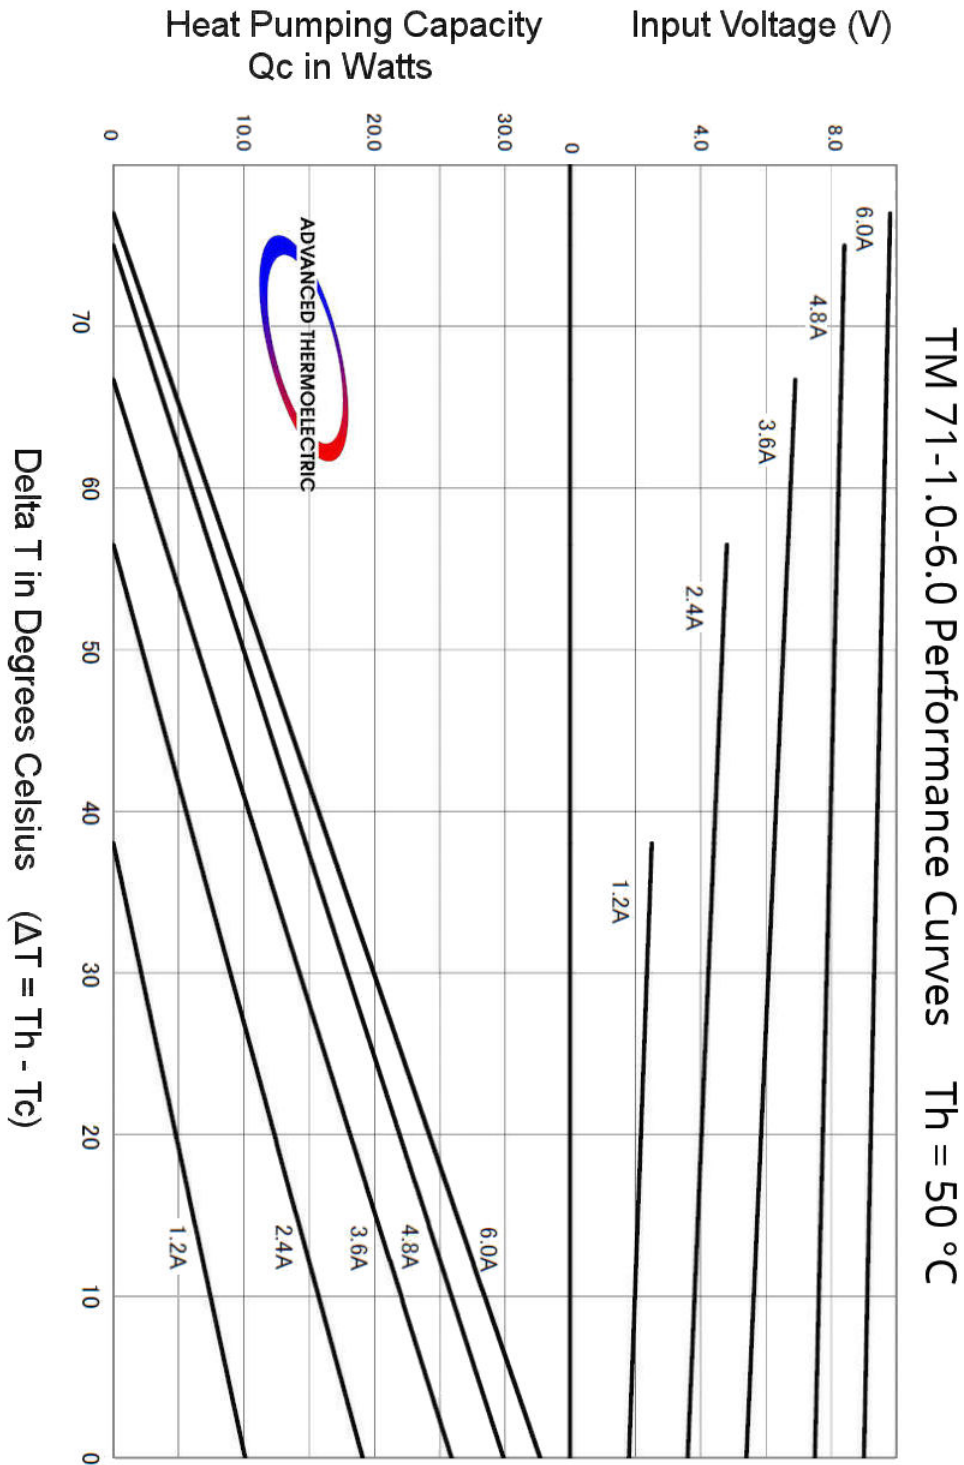

TM 71-1.0-6.0

Curves with $T_h = 50\text{ }^\circ\text{C}$

ADVANCED THERMOELECTRIC

toll-free: 1 866.665.5434

603.888.2467

sales@electracool.com